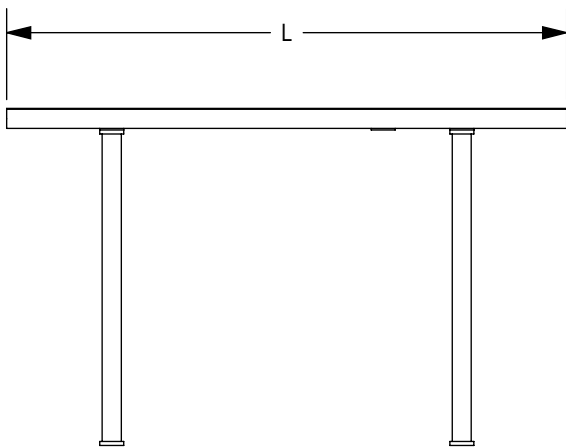

1"X6" IPE OR RECYCLED PLASTIC

OPTIONAL TABLE LENGTHS

- FWTP-6 72"
- FWTP-8 94"

PRODUCT: FWTPB-L  
DESCRIPTION: FAIRWAY BAR HEIGHT PICNIC TABLE

DATE: 7-21-16  
ENG: SMC

CONFIDENTIAL DRAWING AND INFORMATION IS NOT TO BE COPIED OR DISCLOSED TO OTHERS WITHOUT THE CONSENT OF GRABER MANUFACTURING, INC. SPECIFICATIONS ARE SUBJECT TO CHANGE WITHOUT NOTICE.