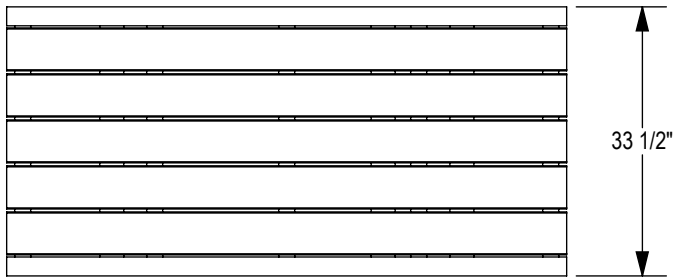

1"X6" IPE OR RECYCLED PLASTIC

OPTIONAL TABLE LENGTHS

- FWTP-6 72"
- FWTP-8 94"

PRODUCT: FWTPB-L  
DESCRIPTION: FAIRWAY BAR HEIGHT PICNIC TABLE

DATE: 7-21-16  
ENG: SMC

CONFIDENTIAL DRAWING AND INFORMATION IS NOT TO BE COPIED OR DISCLOSED TO OTHERS WITHOUT THE CONSENT OF GRABER MANUFACTURING, INC. SPECIFICATIONS ARE SUBJECT TO CHANGE WITHOUT NOTICE.