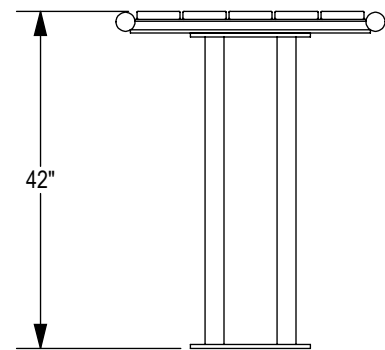

1"X6" IPE OR RECYCLED PLASTIC

OPTIONAL TABLE LENGTHS

- FWTP-6 72"
- FWTP-8 94"

PRODUCT: FWTPB-L  
DESCRIPTION: FAIRWAY BAR HEIGHT PICNIC TABLE

DATE: 7-21-16  
ENG: SMC

CONFIDENTIAL DRAWING AND INFORMATION IS NOT TO BE COPIED OR DISCLOSED TO OTHERS WITHOUT THE CONSENT OF GRABER MANUFACTURING, INC. SPECIFICATIONS ARE SUBJECT TO CHANGE WITHOUT NOTICE.