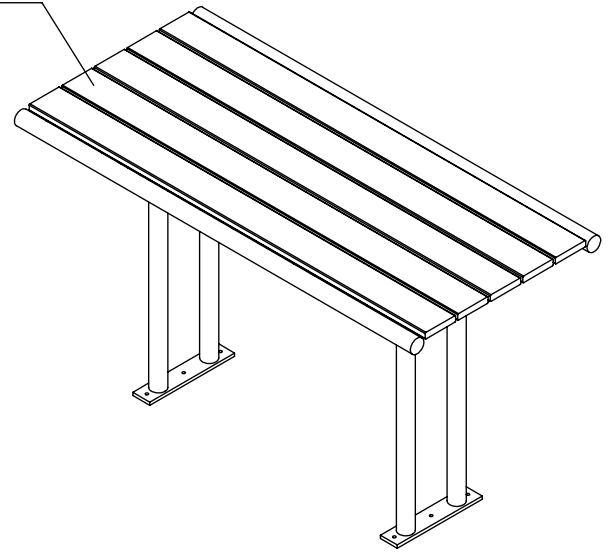

1"X6" IPE OR RECYCLED PLASTIC

OPTIONAL TABLE LENGTHS

- FWTP-6 72"
- FWTP-8 94"

PRODUCT: FWTPB-L  
DESCRIPTION: FAIRWAY BAR HEIGHT PICNIC TABLE

DATE: 7-21-16  
ENG: SMC

CONFIDENTIAL DRAWING AND INFORMATION IS NOT TO BE COPIED OR DISCLOSED TO OTHERS WITHOUT THE CONSENT OF GRABER MANUFACTURING, INC. SPECIFICATIONS ARE SUBJECT TO CHANGE WITHOUT NOTICE.