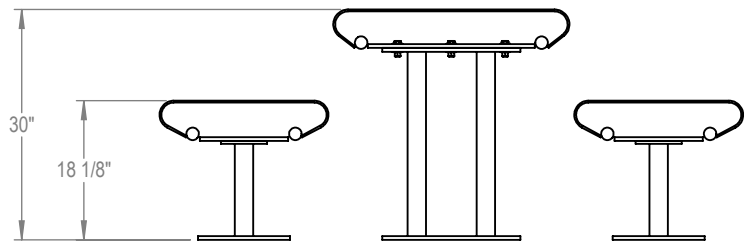

□ FREESTANDING OPTION

PRODUCT: CRTP-8HCS  
DESCRIPTION: ADA CARNIVAL PICNIC TABLE SET

DATE: 9-2-16  
ENG: SMC

CONFIDENTIAL DRAWING AND INFORMATION IS NOT TO BE COPIED OR DISCLOSED TO OTHERS WITHOUT THE CONSENT OF GRABER MANUFACTURING, INC. SPECIFICATIONS ARE SUBJECT TO CHANGE WITHOUT NOTICE.