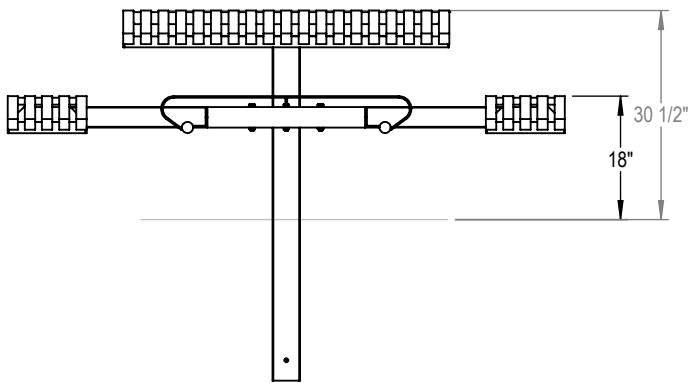

SURFACE MOUNT

IN GROUND MOUNT

PRODUCT: CRT4-4
DESCRIPTION: CARNIVAL TABLE, 4 FT. SQUARE, 4 SEATS,
PEDESTAL MOUNT
DATE: 7-9-14
ENG: SMC

CONFIDENTIAL DRAWING AND INFORMATION IS NOT TO BE COPIED OR DISCLOSED
TO OTHERS WITHOUT THE CONSENT OF GRABER MANUFACTURING, INC.
SPECIFICATIONS ARE SUBJECT TO CHANGE WITHOUT NOTICE.