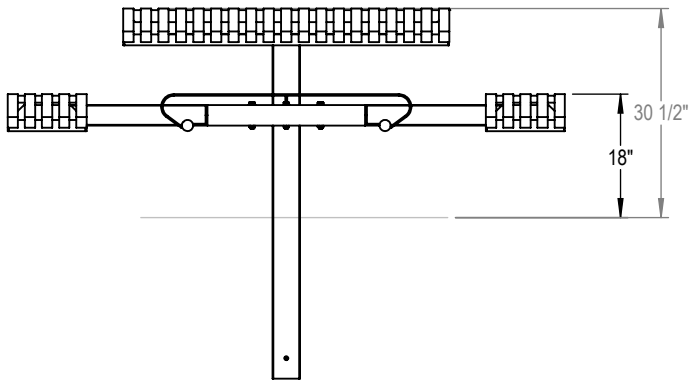

SURFACE MOUNT

IN GROUND MOUNT

PRODUCT: CRT4-4
DESCRIPTION: CARNIVAL TABLE, 4 FT. SQUARE, 4 SEATS,
PEDESTAL MOUNT
DATE: 7-9-14
ENG: SMC

CONFIDENTIAL DRAWING AND INFORMATION IS NOT TO BE COPIED OR DISCLOSED
TO OTHERS WITHOUT THE CONSENT OF GRABER MANUFACTURING, INC.
SPECIFICATIONS ARE SUBJECT TO CHANGE WITHOUT NOTICE.