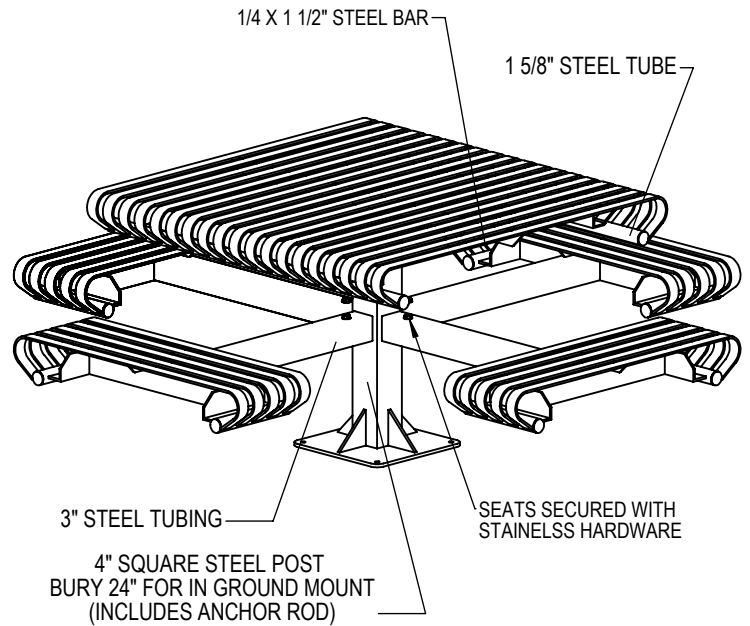

SURFACE MOUNT

IN GROUND MOUNT

PRODUCT: CRT4-4
DESCRIPTION: CARNIVAL TABLE, 4 FT. SQUARE, 4 SEATS,
PEDESTAL MOUNT
DATE: 7-9-14
ENG: SMC

CONFIDENTIAL DRAWING AND INFORMATION IS NOT TO BE COPIED OR DISCLOSED
TO OTHERS WITHOUT THE CONSENT OF GRABER MANUFACTURING, INC.
SPECIFICATIONS ARE SUBJECT TO CHANGE WITHOUT NOTICE.

SITE FURNISHING IS POWDER COATED WITH TGIC POLYESTER.
STEEL SURFACE PREP INCLUDES MECHANICAL AND CHEMICAL
ETCHING FOLLOWED WITH A COATING TO IMPROVE ADHESION
AND CORROSION RESISTANCE.