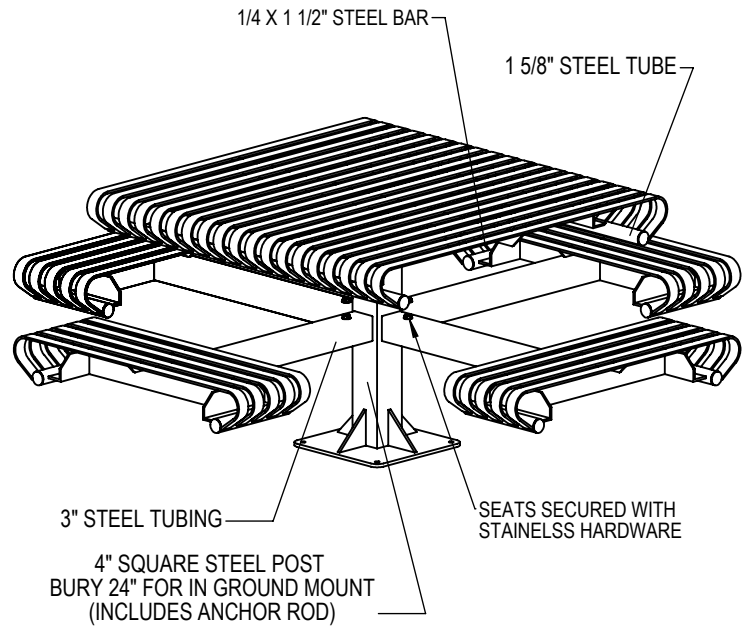

SURFACE MOUNT

IN GROUND MOUNT

PRODUCT: CRT4-4
DESCRIPTION: CARNIVAL TABLE, 4 FT. SQUARE, 4 SEATS,
PEDESTAL MOUNT
DATE: 7-9-14
ENG: SMC

CONFIDENTIAL DRAWING AND INFORMATION IS NOT TO BE COPIED OR DISCLOSED
TO OTHERS WITHOUT THE CONSENT OF GRABER MANUFACTURING, INC.
SPECIFICATIONS ARE SUBJECT TO CHANGE WITHOUT NOTICE.

SITE FURNISHING IS POWDER COATED WITH TGIC POLYESTER.
STEEL SURFACE PREP INCLUDES MECHANICAL AND CHEMICAL
ETCHING FOLLOWED WITH A COATING TO IMPROVE ADHESION
AND CORROSION RESISTANCE.