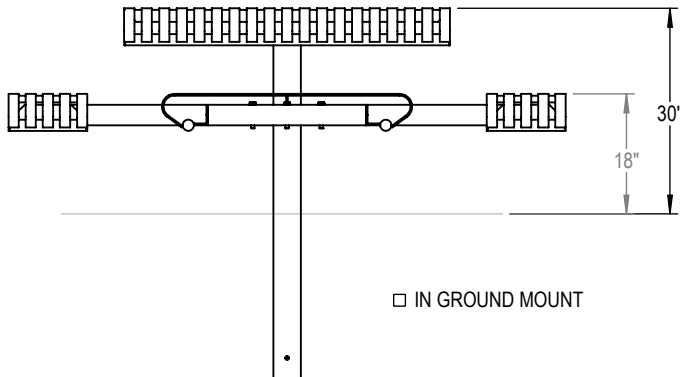

SURFACE MOUNT

IN GROUND MOUNT

PRODUCT: CRT4-2
DESCRIPTION: CARNIVAL TABLE, 4 FT. SQUARE, 2 SEATS,
PEDESTAL MOUNT

DATE: 7-9-14
ENG: SMC

CONFIDENTIAL DRAWING AND INFORMATION IS NOT TO BE COPIED OR DISCLOSED
TO OTHERS WITHOUT THE CONSENT OF GRABER MANUFACTURING, INC.
SPECIFICATIONS ARE SUBJECT TO CHANGE WITHOUT NOTICE.