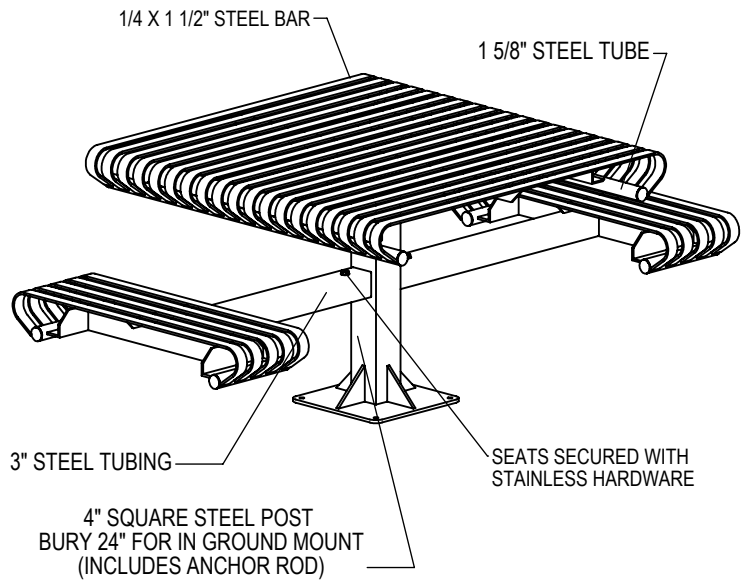

SURFACE MOUNT

IN GROUND MOUNT

PRODUCT: CRT4-2
DESCRIPTION: CARNIVAL TABLE, 4 FT. SQUARE, 2 SEATS,
PEDESTAL MOUNT

DATE: 7-9-14
ENG: SMC

CONFIDENTIAL DRAWING AND INFORMATION IS NOT TO BE COPIED OR DISCLOSED
TO OTHERS WITHOUT THE CONSENT OF GRABER MANUFACTURING, INC.
SPECIFICATIONS ARE SUBJECT TO CHANGE WITHOUT NOTICE.

SITE FURNISHING IS POWDER COATED WITH TGIC POLYESTER.
STEEL SURFACE PREP INCLUDES MECHANICAL AND CHEMICAL
ETCHING FOLLOWED WITH A COATING TO IMPROVE ADHESION
AND CORROSION RESISTANCE.