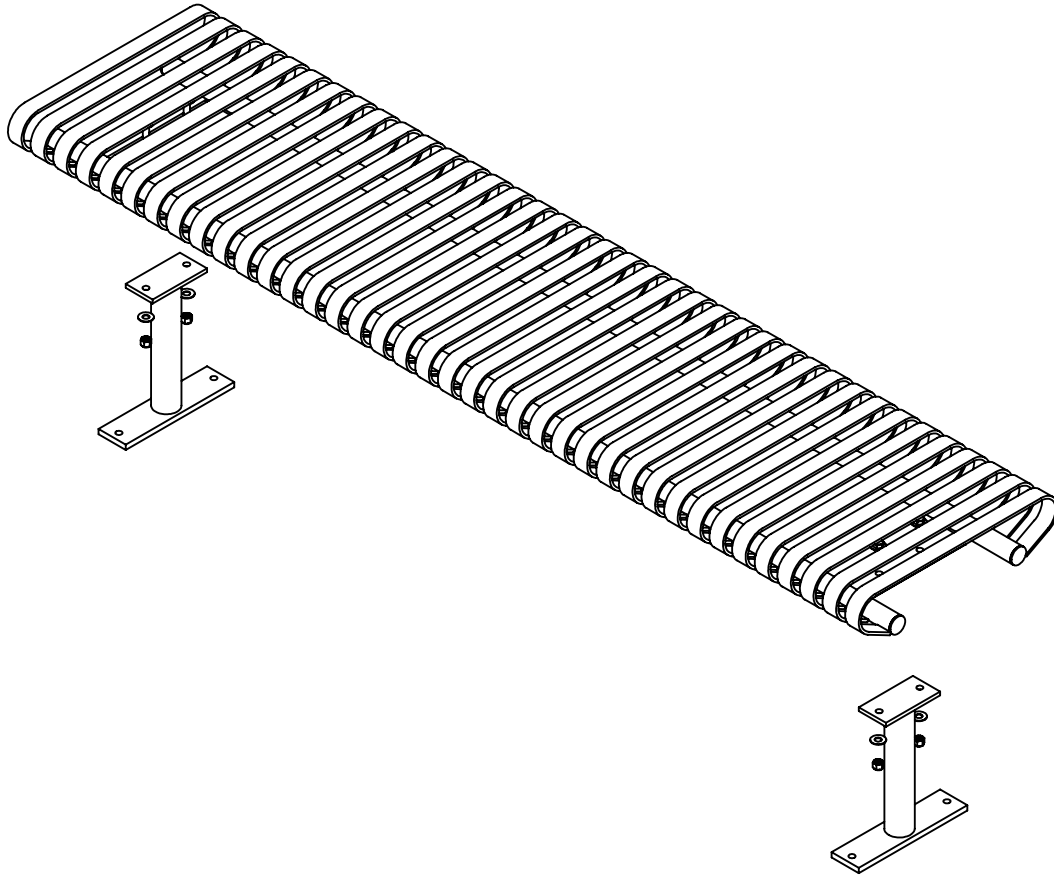

CARNIVAL II FLAT BENCH HARDWARE INSTRUCTIONS

ASSEMBLE UPSIDE DOWN ON A
CLEAN SCRATCH FREE SURFACE

ITEM NO.	PART NUMBER	QTY.
1	CRF2 Seat	1
2	CRF2-POST SF	2
3	1/2" x 1 3/4" SS Hex Bolt	4
4	1/2" SS FLAT WASHER	8
5	1/2" SS Lock Nut	4
6	Antiseize	1