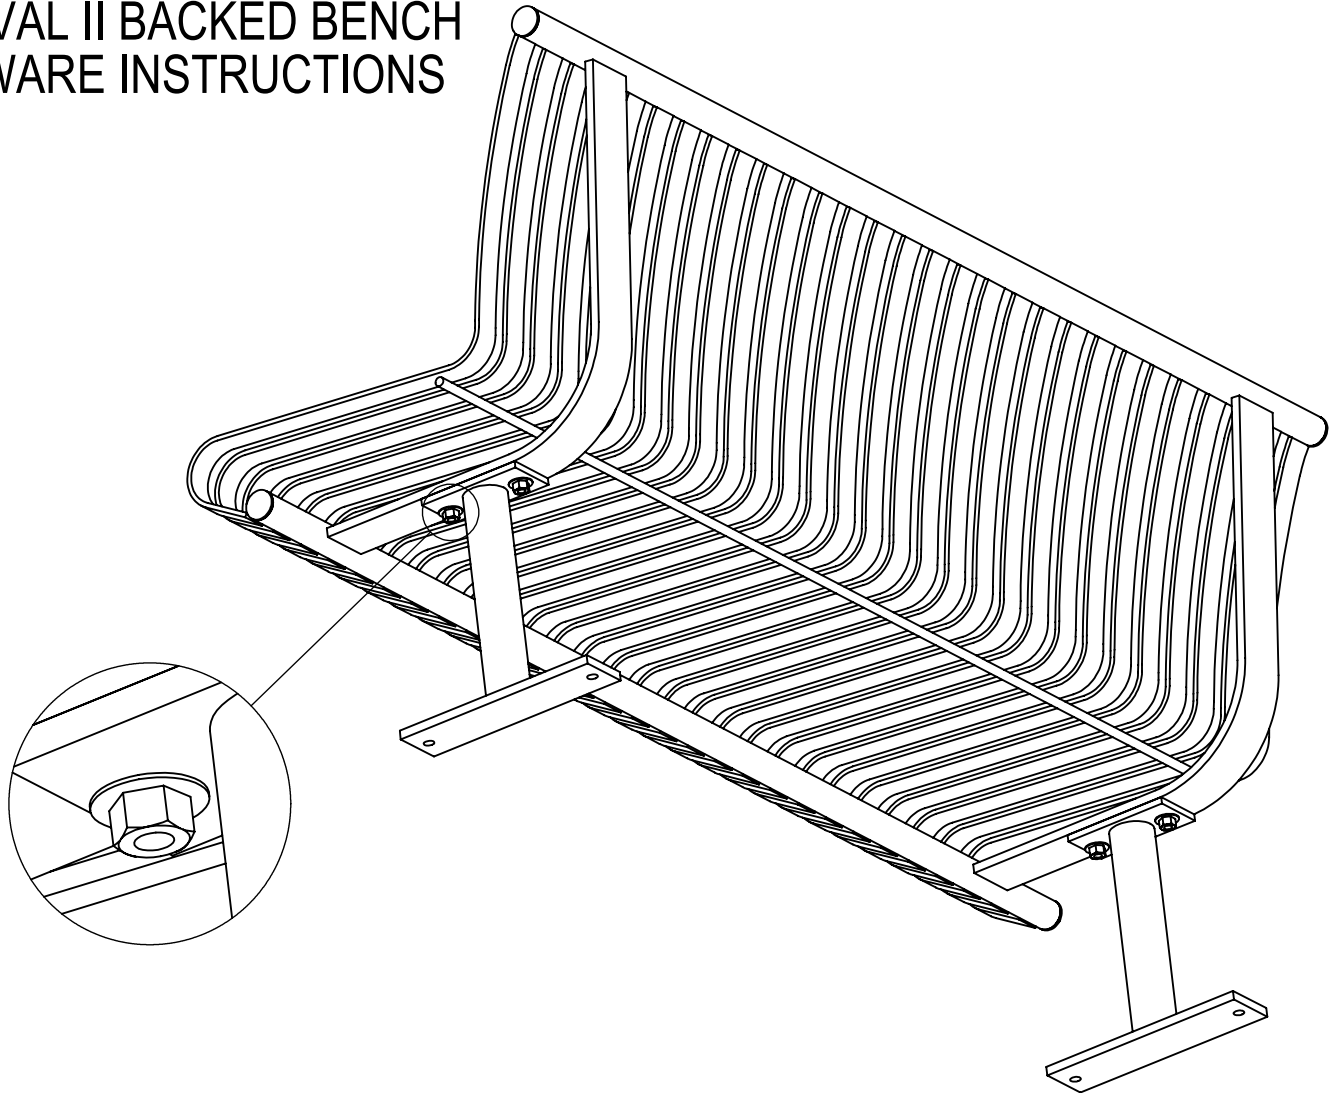

CARNIVAL II BACKED BENCH HARDWARE INSTRUCTIONS

ITEM NO.	PART NUMBER	QTY.
1	CRB2 Seat Assembly	1
2	CRB2-POST-SF	2
3	Washer, Flat, 1/2, SS	4
4	Hex Bolt, 1/2" x 1 3/4", SS	4
5	Hex Lock Nut, 1/2", SS	4
6	Antiseize	1